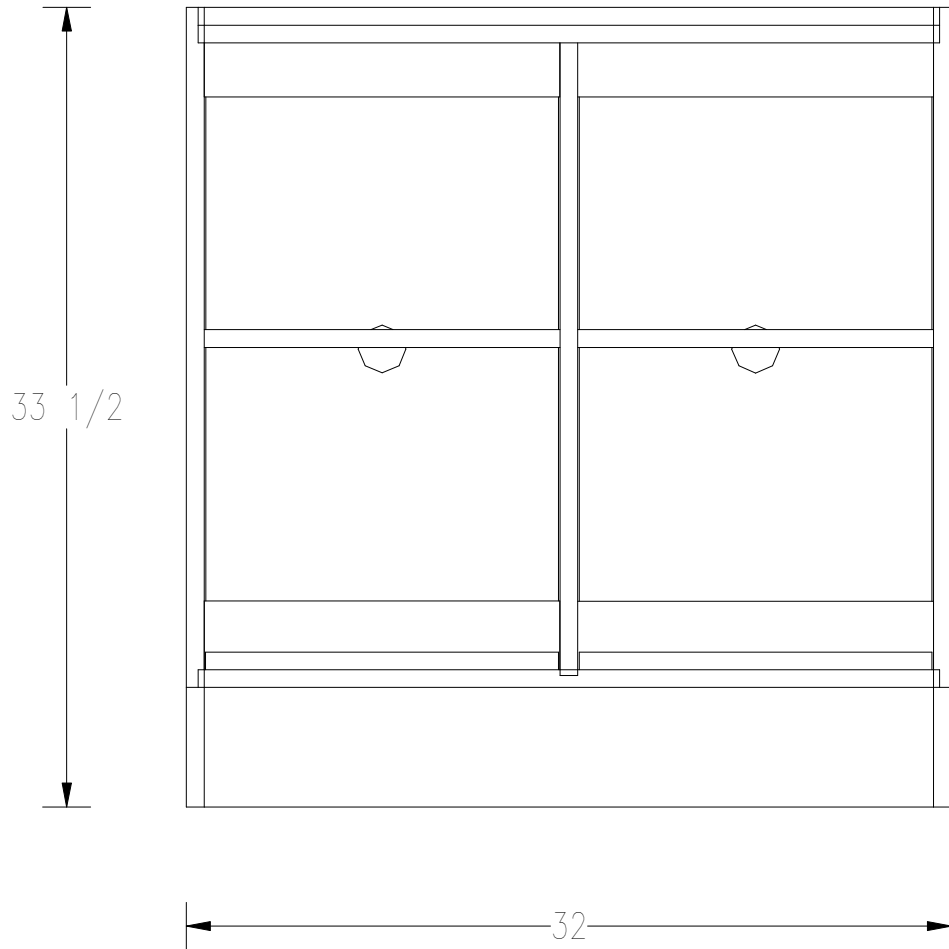

OGS32 - 2

15 Elaine Drive
 Hermon, ME 04401
 p. 207-848-7770
 f. 207-848-7771
 www.bdsolid.com

B & D MODULAR CABINETS		DIMENSIONS		△	DATE	REFERENCE	SHEET #
PRODUCT NAME:	OPEN STORAGE 32 □	WIDTH:	32	--	--	--	01
PRODUCT ID:	OGS32 - 2	HEIGHT:	33 1/2				
PRODUCT DISCRPTION:	OPEN STORAGE 32	DEPTH:	24				
DRAWN BY:	D. PELLETIER	TOE:	HEIGHT = 5 RECESS = 3				

OGS36 - 2

15 Elaine Drive
 Hermon, ME 04401
 p. 207-848-7770
 f. 207-848-7771
 www.bdsolid.com

B & D MODULAR CABINETS

PRODUCT NAME:	OPEN STORAGE 36 □
PRODUCT ID:	OGS36 - 2
PRODUCT DISCRPTION:	OPEN STORAGE 32
DRAWN BY:	D. PELLETIER

DIMENSIONS

WIDTH:	36
HEIGHT:	33 1/2
DEPTH:	24
TOE:	HEIGHT = 5 RECESS = 3

△	DATE	REFERENCE	SHEET #
--	--	--	01

OGS40 - 2

15 Elaine Drive
 Hermon, ME 04401
 p. 207-848-7770
 f. 207-848-7771
 www.bdsolid.com

B & D MODULAR CABINETS		DIMENSIONS		△	DATE	REFERENCE	SHEET #
PRODUCT NAME:	OPEN STORAGE 40	WIDTH:	40	--	--	--	01
PRODUCT ID:	OGS40 - 2	HEIGHT:	33 1/2				
PRODUCT DISCRPTION:	OPEN STORAGE 40	DEPTH:	24				
DRAWN BY:	D. PELLETIER	TOE:	HEIGHT = 5 RECESS = 3				