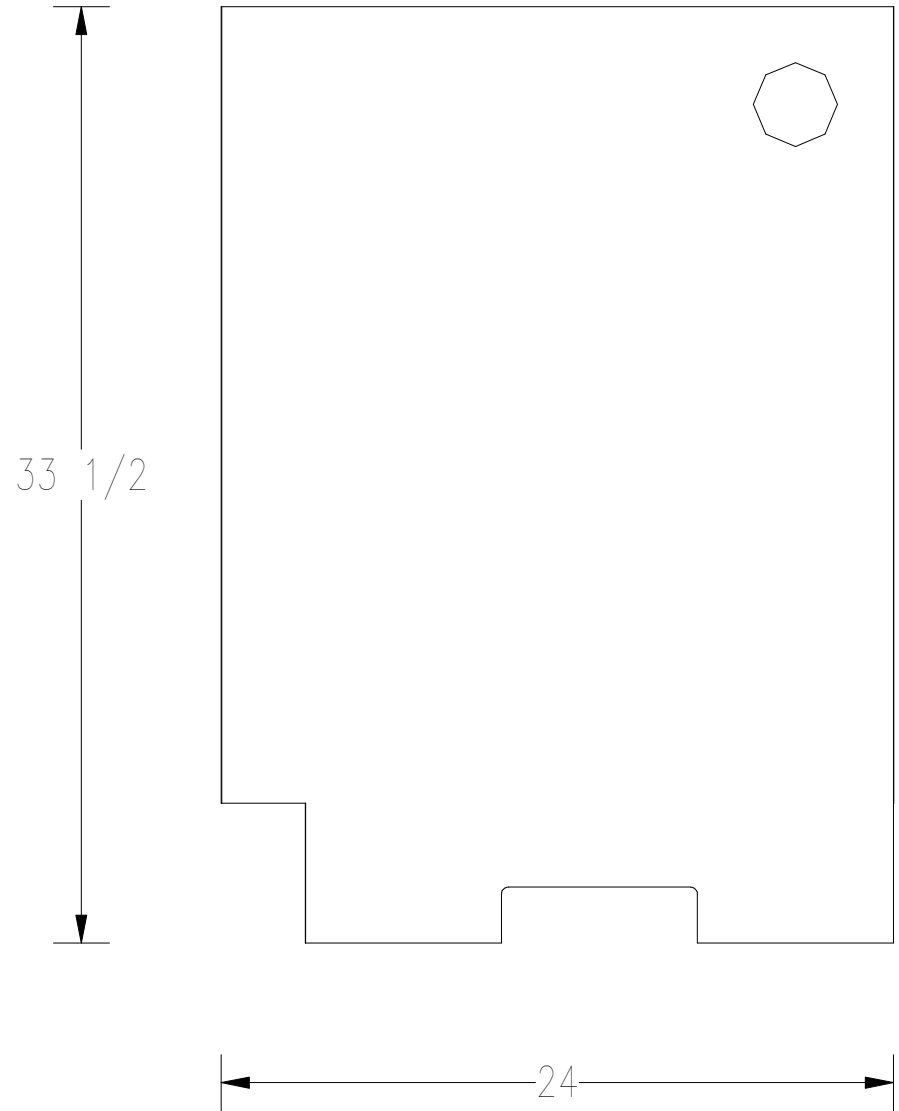

OGS32 - 2

15 Elaine Drive
 Hermon, ME 04401
 p. 207-848-7770
 f. 207-848-7771
 www.bdsolid.com

B & D MODULAR CABINETS		DIMENSIONS		△	DATE	REFERENCE	SHEET #
PRODUCT NAME:	OPEN STORAGE 32 □	WIDTH:	32	--	--	--	01
PRODUCT ID:	OGS32 - 2	HEIGHT:	33 1/2				
PRODUCT DISCRPTION:	OPEN STORAGE 32	DEPTH:	24				
DRAWN BY:	D. PELLETIER	TOE:	HEIGHT = 5 RECESS = 3				

OGS36 - 2

15 Elaine Drive
 Hermon, ME 04401
 p. 207-848-7770
 f. 207-848-7771
 www.bdsolid.com

B & D MODULAR CABINETS

PRODUCT NAME:	OPEN STORAGE 36 □
PRODUCT ID:	OGS36 - 2
PRODUCT DISCRPTION:	OPEN STORAGE 32
DRAWN BY:	D. PELLETIER

DIMENSIONS

WIDTH:	36
HEIGHT:	33 1/2
DEPTH:	24
TOE:	HEIGHT = 5 RECESS = 3

△	DATE	REFERENCE	SHEET #
--	--	--	01

OGS40 - 2

15 Elaine Drive
 Hermon, ME 04401
 p. 207-848-7770
 f. 207-848-7771
 www.bdsolid.com

B & D MODULAR CABINETS		DIMENSIONS		△	DATE	REFERENCE	SHEET #
PRODUCT NAME:	OPEN STORAGE 40	WIDTH:	40	--	--	--	01
PRODUCT ID:	OGS40 - 2	HEIGHT:	33 1/2				
PRODUCT DISCRPTION:	OPEN STORAGE 40	DEPTH:	24				
DRAWN BY:	D. PELLETIER	TOE:	HEIGHT = 5 RECESS = 3				