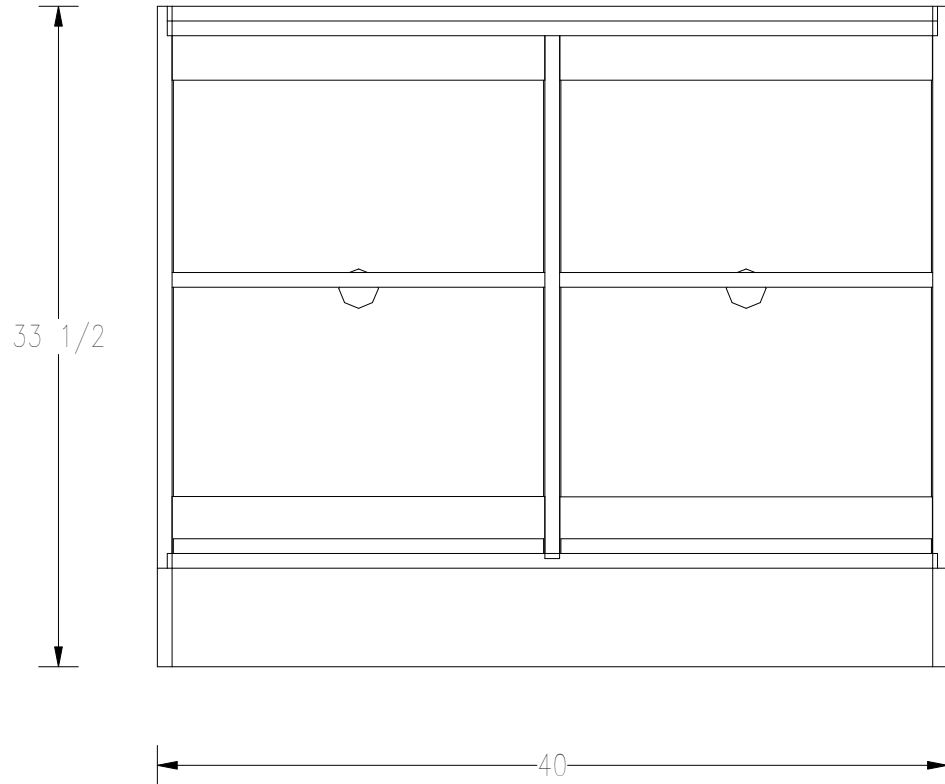

OGS32 - 2

15 Elaine Drive
 Hermon, ME 04401
 p. 207-848-7770
 f. 207-848-7771
 www.bdsolid.com

B & D MODULAR CABINETS		DIMENSIONS		△	DATE	REFERENCE	SHEET #
PRODUCT NAME:	OPEN STORAGE 32 □	WIDTH:	32	--	--	--	01
PRODUCT ID:	OGS32 - 2	HEIGHT:	33 1/2				
PRODUCT DISCRPTION:	OPEN STORAGE 32	DEPTH:	24				
DRAWN BY:	D. PELLETIER	TOE:	HEIGHT = 5 RECESS = 3				

OGS36 - 2

15 Elaine Drive
 Hermon, ME 04401
 p. 207-848-7770
 f. 207-848-7771
 www.bdsolid.com

B & D MODULAR CABINETS

PRODUCT NAME:	OPEN STORAGE 36 □
PRODUCT ID:	OGS36 - 2
PRODUCT DISCRPTION:	OPEN STORAGE 32
DRAWN BY:	D. PELLETIER

DIMENSIONS

WIDTH:	36
HEIGHT:	33 1/2
DEPTH:	24
TOE:	HEIGHT = 5 RECESS = 3

△	DATE	REFERENCE	SHEET #
--	--	--	01

OGS40 - 2

15 Elaine Drive
 Hermon, ME 04401
 p. 207-848-7770
 f. 207-848-7771
 www.bdsolid.com

B & D MODULAR CABINETS		DIMENSIONS		△	DATE	REFERENCE	SHEET #
PRODUCT NAME:	OPEN STORAGE 40	WIDTH:	40	--	--	--	01
PRODUCT ID:	OGS40 - 2	HEIGHT:	33 1/2				
PRODUCT DISCRPTION:	OPEN STORAGE 40	DEPTH:	24				
DRAWN BY:	D. PELLETIER	TOE:	HEIGHT = 5 RECESS = 3				