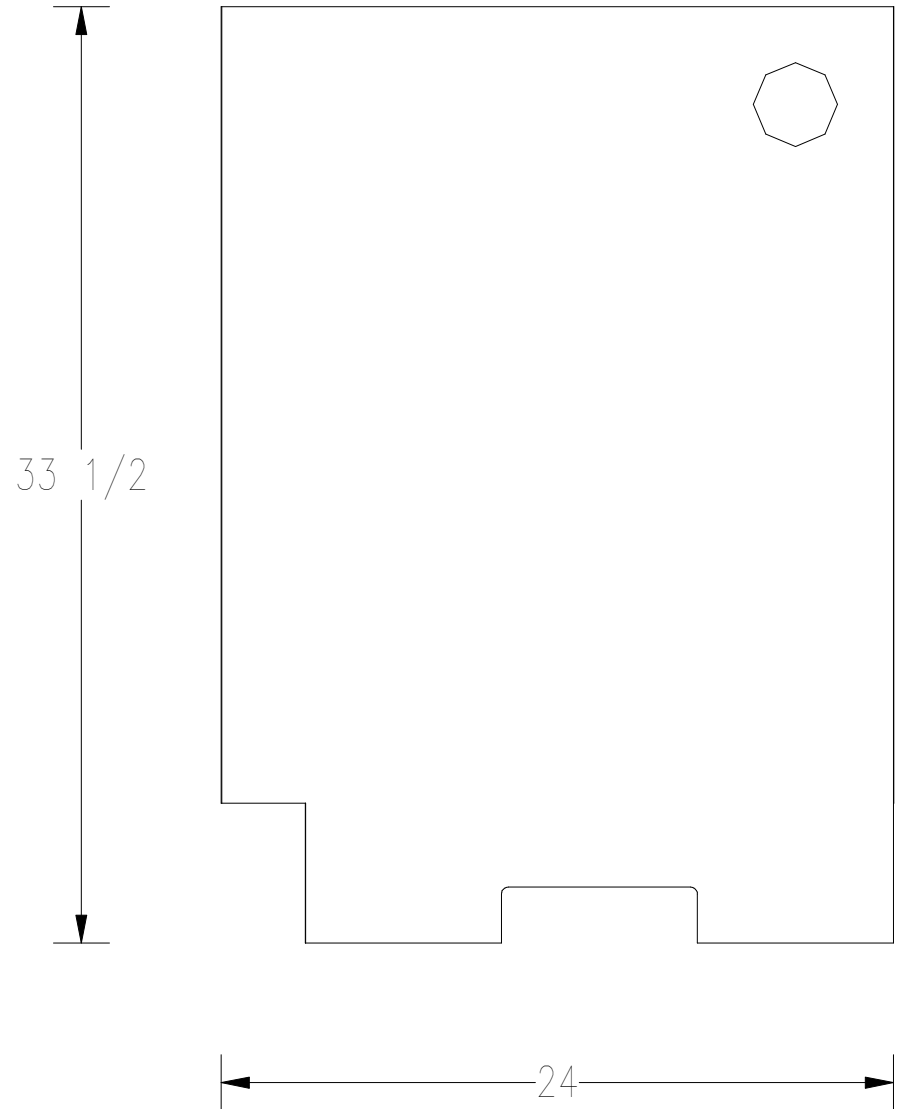

OGS32 - 2

15 Elaine Drive
 Hermon, ME 04401
 p. 207-848-7770
 f. 207-848-7771
 www.bdsolid.com

B & D MODULAR CABINETS		DIMENSIONS		△	DATE	REFERENCE	SHEET #
PRODUCT NAME:	OPEN STORAGE 32 □	WIDTH:	32	--	--	--	01
PRODUCT ID:	OGS32 - 2	HEIGHT:	33 1/2				
PRODUCT DISCRPTION:	OPEN STORAGE 32	DEPTH:	24				
DRAWN BY:	D. PELLETIER	TOE:	HEIGHT = 5 RECESS = 3				

OGS36 - 2

15 Elaine Drive
 Hermon, ME 04401
 p. 207-848-7770
 f. 207-848-7771
 www.bdsolid.com

B & D MODULAR CABINETS

PRODUCT NAME:	OPEN STORAGE 36 □
PRODUCT ID:	OGS36 - 2
PRODUCT DISCRPTION:	OPEN STORAGE 32
DRAWN BY:	D. PELLETIER

DIMENSIONS

WIDTH:	36
HEIGHT:	33 1/2
DEPTH:	24
TOE:	HEIGHT = 5 RECESS = 3

△	DATE	REFERENCE	SHEET #
--	--	--	01

OGS40 - 2

15 Elaine Drive
 Hermon, ME 04401
 p. 207-848-7770
 f. 207-848-7771
 www.bdsolid.com

B & D MODULAR CABINETS		DIMENSIONS		△	DATE	REFERENCE	SHEET #
PRODUCT NAME:	OPEN STORAGE 40	WIDTH:	40	--	--	--	01
PRODUCT ID:	OGS40 - 2	HEIGHT:	33 1/2				
PRODUCT DISCRPTION:	OPEN STORAGE 40	DEPTH:	24				
DRAWN BY:	D. PELLETIER	TOE:	HEIGHT = 5 RECESS = 3				