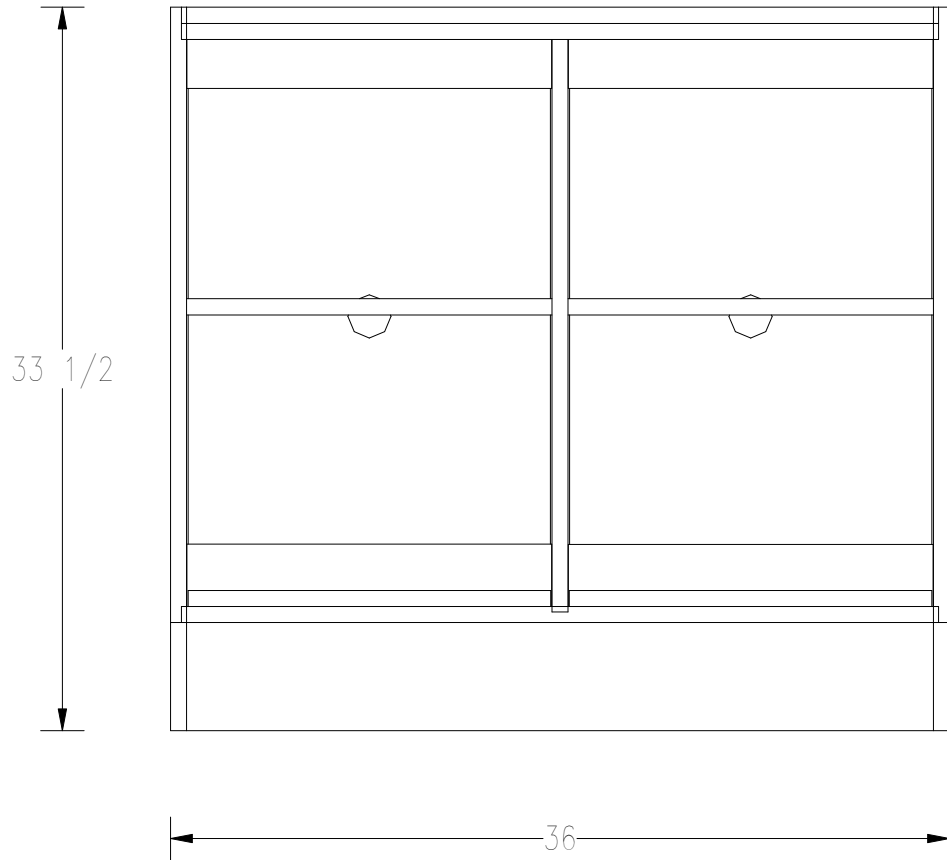

OGS32 - 2

15 Elaine Drive
 Hermon, ME 04401
 p. 207-848-7770
 f. 207-848-7771
 www.bdsolid.com

B & D MODULAR CABINETS		DIMENSIONS		△	DATE	REFERENCE	SHEET #
PRODUCT NAME:	OPEN STORAGE 32 □	WIDTH:	32	--	--	--	01
PRODUCT ID:	OGS32 - 2	HEIGHT:	33 1/2				
PRODUCT DISCRPTION:	OPEN STORAGE 32	DEPTH:	24				
DRAWN BY:	D. PELLETIER	TOE:	HEIGHT = 5 RECESS = 3				

OGS36 - 2

15 Elaine Drive
 Hermon, ME 04401
 p. 207-848-7770
 f. 207-848-7771
 www.bdsolid.com

B & D MODULAR CABINETS

PRODUCT NAME:	OPEN STORAGE 36 □
PRODUCT ID:	OGS36 - 2
PRODUCT DISCRPTION:	OPEN STORAGE 32
DRAWN BY:	D. PELLETIER

DIMENSIONS

WIDTH:	36
HEIGHT:	33 1/2
DEPTH:	24
TOE:	HEIGHT = 5 RECESS = 3

△	DATE	REFERENCE	SHEET #
--	--	--	01

OGS40 - 2

15 Elaine Drive
 Hermon, ME 04401
 p. 207-848-7770
 f. 207-848-7771
 www.bdsolid.com

B & D MODULAR CABINETS		DIMENSIONS		△	DATE	REFERENCE	SHEET #
PRODUCT NAME:	OPEN STORAGE 40	WIDTH:	40	--	--	--	01
PRODUCT ID:	OGS40 - 2	HEIGHT:	33 1/2				
PRODUCT DISCRPTION:	OPEN STORAGE 40	DEPTH:	24				
DRAWN BY:	D. PELLETIER	TOE:	HEIGHT = 5 RECESS = 3				